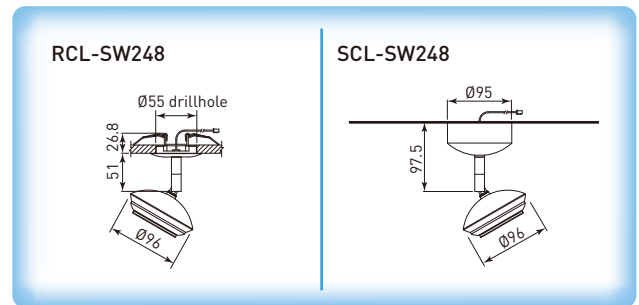

RCL-SW248NB

SCL-SW248ABN

Xlens 1 LED Swivel Spotlight SW248

- 7.5W
- With 25° optic lens & glass diffuser
- With LD700.3 LED driver

Illustration	Article Code	Model	Light color	Flux (lm)	Efficacy (lm/watt)
 RCL-SW248NB		• Recessed mounting, Ø55 drillhole			
	08.028248.221	RCL-SW248NB-CW	cool white	599	89.6
	08.028248.411	RCL-SW248ABN-WW	warm white	524	78.3
 SCL-SW248ABN		• Surface mounting			
	08.048248.221	SCL-SW248NB-CW	cool white	599	89.6
	08.048248.411	SCL-SW248ABN-WW	warm white	524	78.3